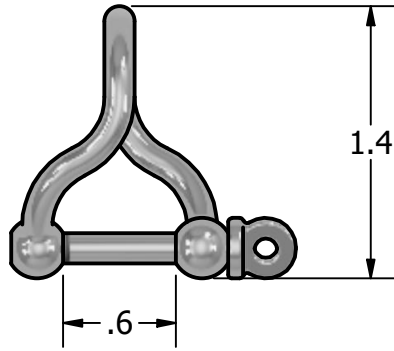

Marketing Drawing for 152436-4D

ISOMETRIC VIEW
(FOR REFERENCE ONLY)

Description

TWIST SHACKLE, 15mm X 24mm X 36mm, 4mm
DIAMETER

Size	Part No	Units	Rev	Scale
A	152436-4D	INCHES	0	1:1

Phone: 800.874.4506

www.gemplux.com

***NOTES**

1) FOR USE ON GEMPLUX FLAG POLES.